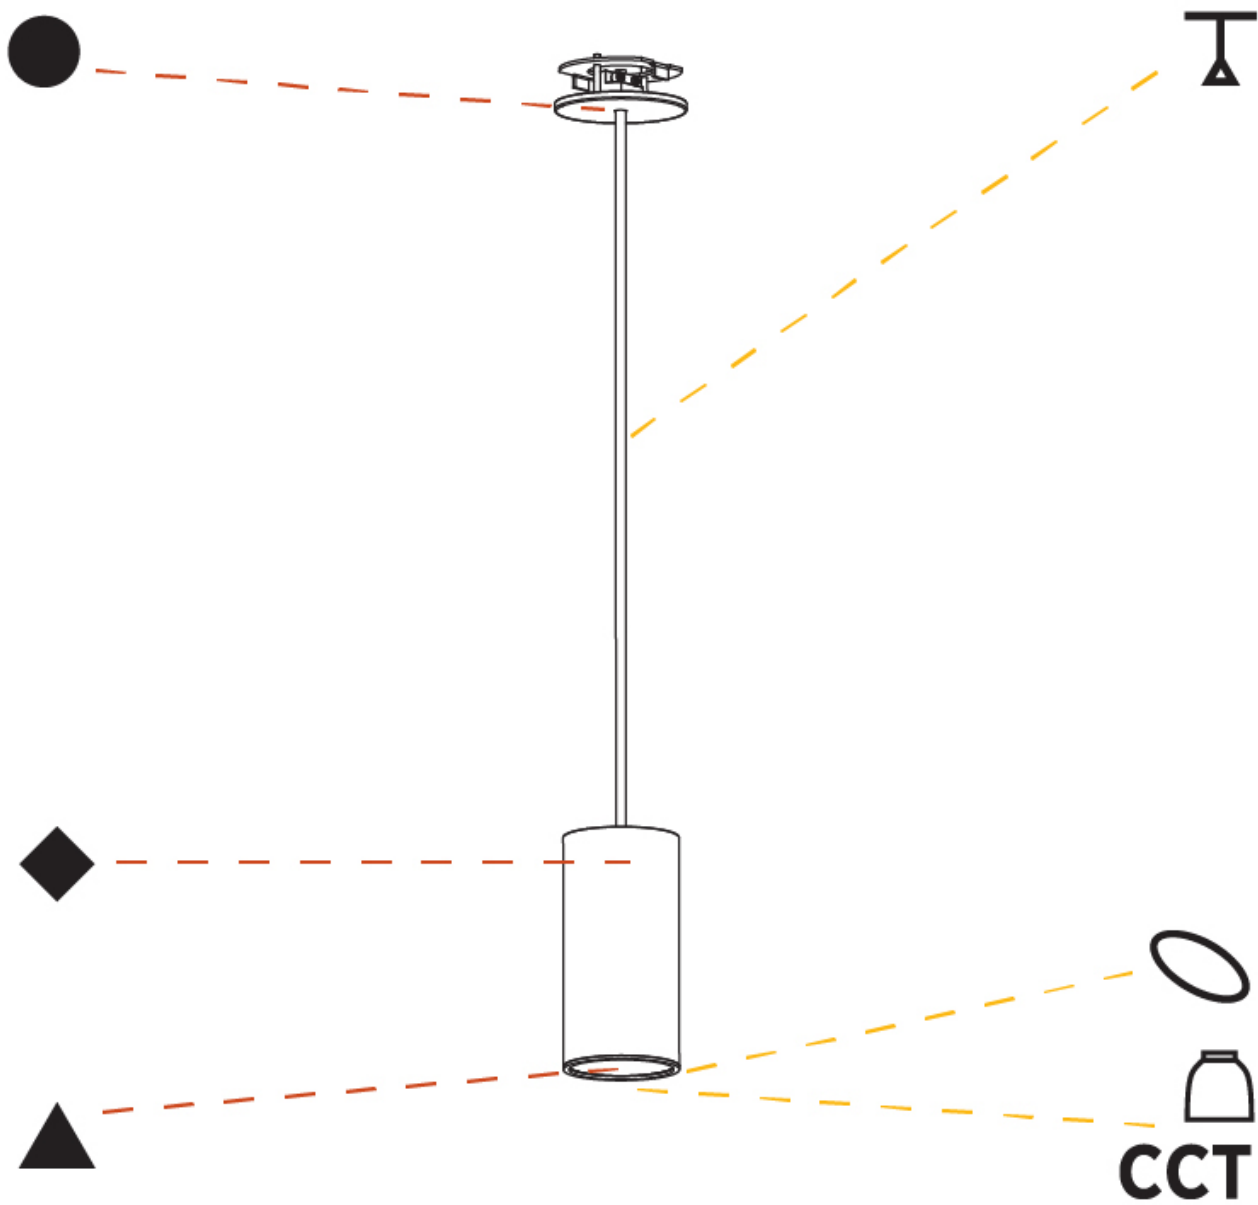

HANGOVER MONOPOINT RECESSED CANOPY SUSPENSION

A300157-

PROJECT
TYPE
SPECIFIER
QUANTITY
DATE