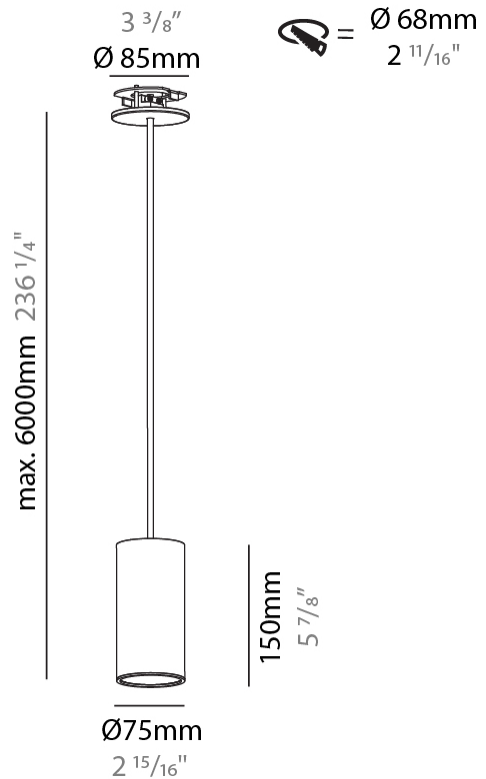

PHYSICAL

Shape: Cylinder
Diameter (mm): 75
Diameter (in): 2 ¹⁵/₁₆
Height (mm): 150
Height (in): 5 ⁷/₈
Max. Overall Height (mm): 2150
Max. Overall Height (in): 84 ⁵/₈
Light Distribution: Direct
Diffuser: Shine Ring 0-6
Fixture Finish: SSR / BKV / CWI / CRY / HAB / LAG / UFT / ITA / RUA / RUR / MIC / FTG / MYG / TWT / LOD / PUS / FRO / FUP / KIA / POP / BLS / SPG / MEY / GOH / GUM / CHC / COM / ABZ / JAG / OBR / MOS / ROR
Fixture Material: Aluminum
Cable Details: 2000mm / 6000mm Cable in White / Black / Orange / Red
Cut-out Measurements: 68mm / 2 11/16"

ELECTRICAL

Lamp Type: LED (Zhaga Standard)
Input Wattage (W): 10.9
Total Output Wattage (W): 9
Dimming: Tri-Mode (Non-Dimming and Phase Dimming (120Vac only) and 0-10V Dimming)
Driver Included: Yes
Driver Location: External
Driver Type: Constant Current - Universal
Driver Class: Class 2
Housing: ENCP3 w/Quick Connect
Input Voltage (V): 120 - 277
Constant Current (MA): 500

LED

Number of LEDs: 1
Color Temperature (°K): 2700 / 3000 / 4000
Max. Delivered Lumen (lm): 923
CRI: >90 CRI
Lamp Life (hrs): 50000
Upon Request: ***3500K available in minimum quantities (larger quantities upon request)

OPTICAL

Reflector: 18 / 36 / 52

RATINGS AND CERTIFICATIONS

Certified By: Certified for North American Standards
IP rating: IP20

PROJECT
TYPE
SPECIFIER
QUANTITY
DATE